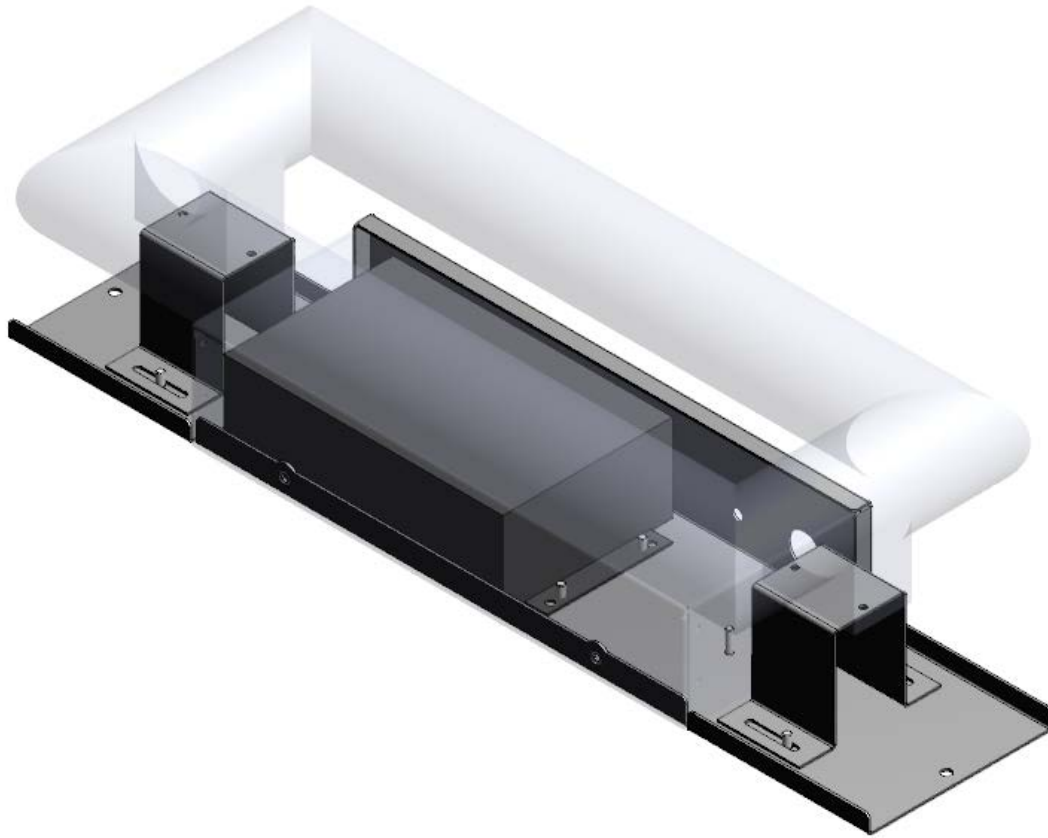

Air Sniper 300W CC

FEATURES

- 6+ Year Lamp Life (55, 200 Hours)
- Standard and BAS Compatible available
- 300 Watt Bulb
- 5-Year Limited Warranty

SPECIFICATIONS

Available Power Requirements:	208-240 VAC, Single Phase, 50/60 Hz (110V BAS/Standard available for special order)
Energy Consumption:	1.8 Amp Max (420Watt) @208VAC (Per lamp)
Weight:	5 lbs (2 kg)
Power Control:	Standard: Status/lamp life indicator BAS: Status,lamp life, alarm indicators
Controller:	1x Controller required for 1-6 lamps
Lamp box:	Lamp: 23"(L) x 9" (W) x 7" (H)
Controller Box Dimensions:	3" (H) x 9" (W) x 12" (L)
Electrical Safety Certification:	cETLus, UL and CSA Standards
Operating Temp Range:	-20C/+100C
Connection Power Control:	Wired controller box

DETAIL DRAWINGS

DETAIL DRAWINGS