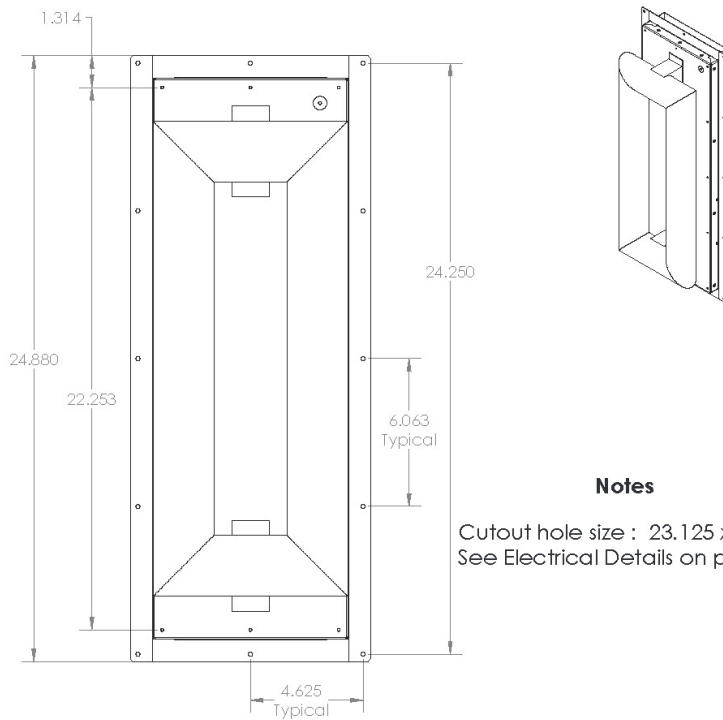

Power Requirements:	208-240 VAC, Single Phase, 60 Hz
Energy Consumption:	1.8 Amp Max (420 Watt) @208V AC
Weight:	15 lbs (7 kg)
Control Panel:	Status, Bulb life, Alarm indicators
Housing Material:	Aluminum
Dimensions:	25"(H) x 10" (W) x 5.36"(D)
Electrical Safety Certification:	cETLus Certified UL and CSA Standards
Control:	Differential Pressure Switch
Operating Temp Range:	-20C/+100C
Recommended Airflow:	500-7,500 CFM
Connection Power Control:	Single or daisy chain 15-30 VAC/10-120 VAC

| Induct 300 BAS UPCS 628678453128 |

DETAIL DRAWINGS

Notes

Cutout hole size : 23.125 x 8.125
See Electrical Details on page 2