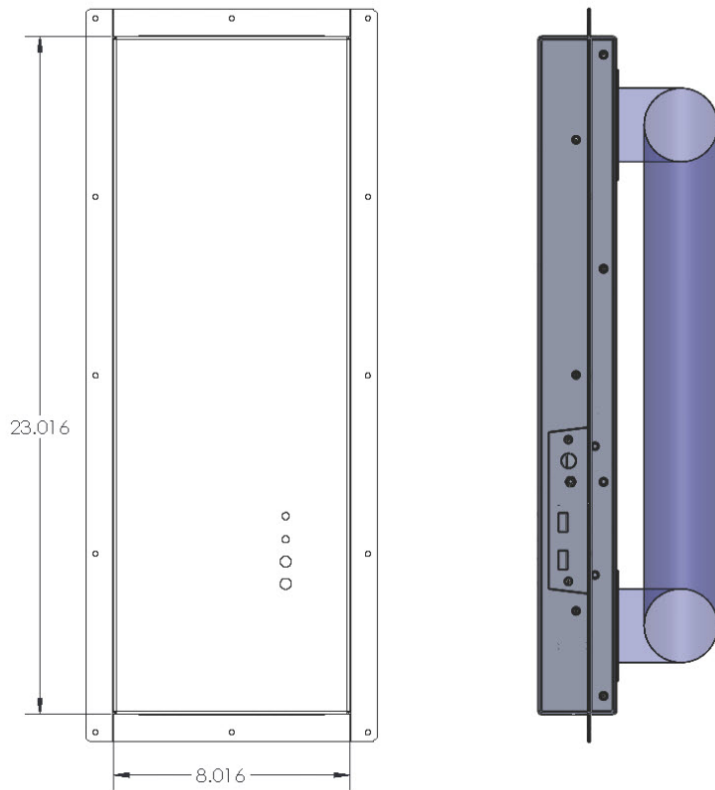

Power Requirements:	208-240 VAC, Single Phase, 60 Hz
Energy Consumption:	1.8 Amp Max (420 Watt) @208V AC
Weight:	15 lbs (7 kg)
Control Panel:	Status, Bulb life, Alarm indicators
Housing Material:	Aluminum
Dimensions:	25"(H) x 10" (W) x 5.36"(D)
Electrical Safety Certification:	cETLus Certified UL and CSA Standards
Control:	Differential Pressure Switch
Operating Temp Range:	-20C/+100C
Recommended Airflow:	500-7,500 CFM
Connection Power Control:	Single or daisy chain 15-30 VAC/10-120 VAC

| Induct 300 BAS UPCS 628678453128 |

DETAIL DRAWINGS

Notes

Cutout hole size : 23.125 x 8.125
See Electrical Details on page 2